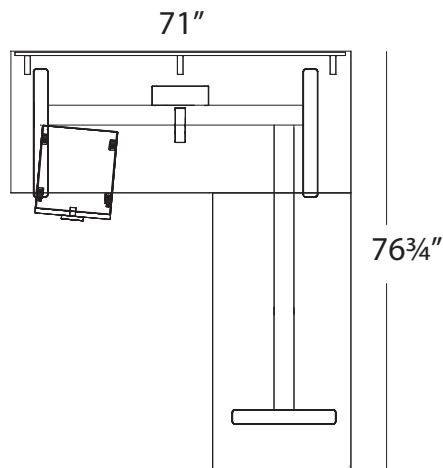

Height Adjustable series

Available Colours:

Layout #2

$1,988.50

INV-3072TOP

Rectangular Top

INV-2448TOP

Rectangular Top

INV-MPF

Mobile Pedestal

INV-CUSH

Mobile Pedestal Seat Cushion

INV-MP1-1472LAP

Laminate Hanging Modesty Panel

OLY-E1-3LEG

Olympus 3-Leg Base

NOTE: Non handed. Can be configured left or right.

Please refer to www.heartwooddl.com for current finish options available for this series