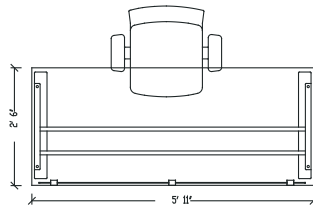

Sugar Maple
SM

Winter Wood
WW
(Shown Below)

Layout #1

\$1,988.00

INV-2472SH	Credenza Shell
INV-3672H	Open Hutch
INV-72HDRS-AL	72" Aluminum Doors for Hutch
INV-3672TB	Tackboard
INV-2236OFLX	Open Lateral Files Storage - No Top
INV-MP1-1566PLX	Plexiglass Hanging Modesty Panel