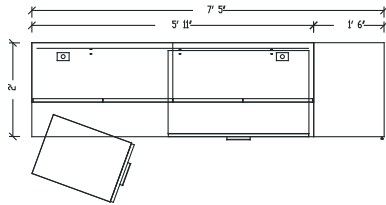

Sugar Maple
SM

Winter Wood
WW
(Shown Below)

Layout #1

\$1,988.00

INV-2472SH	Credenza Shell
INV-3672H	Open Hutch
INV-72HDRS-AL	72" Aluminum Doors for Hutch
INV-3672TB	Tackboard
INV-2236OFLX	Open Lateral Files Storage - No Top
INV-MP1-1566PLX	Plexiglass Hanging Modesty Panel